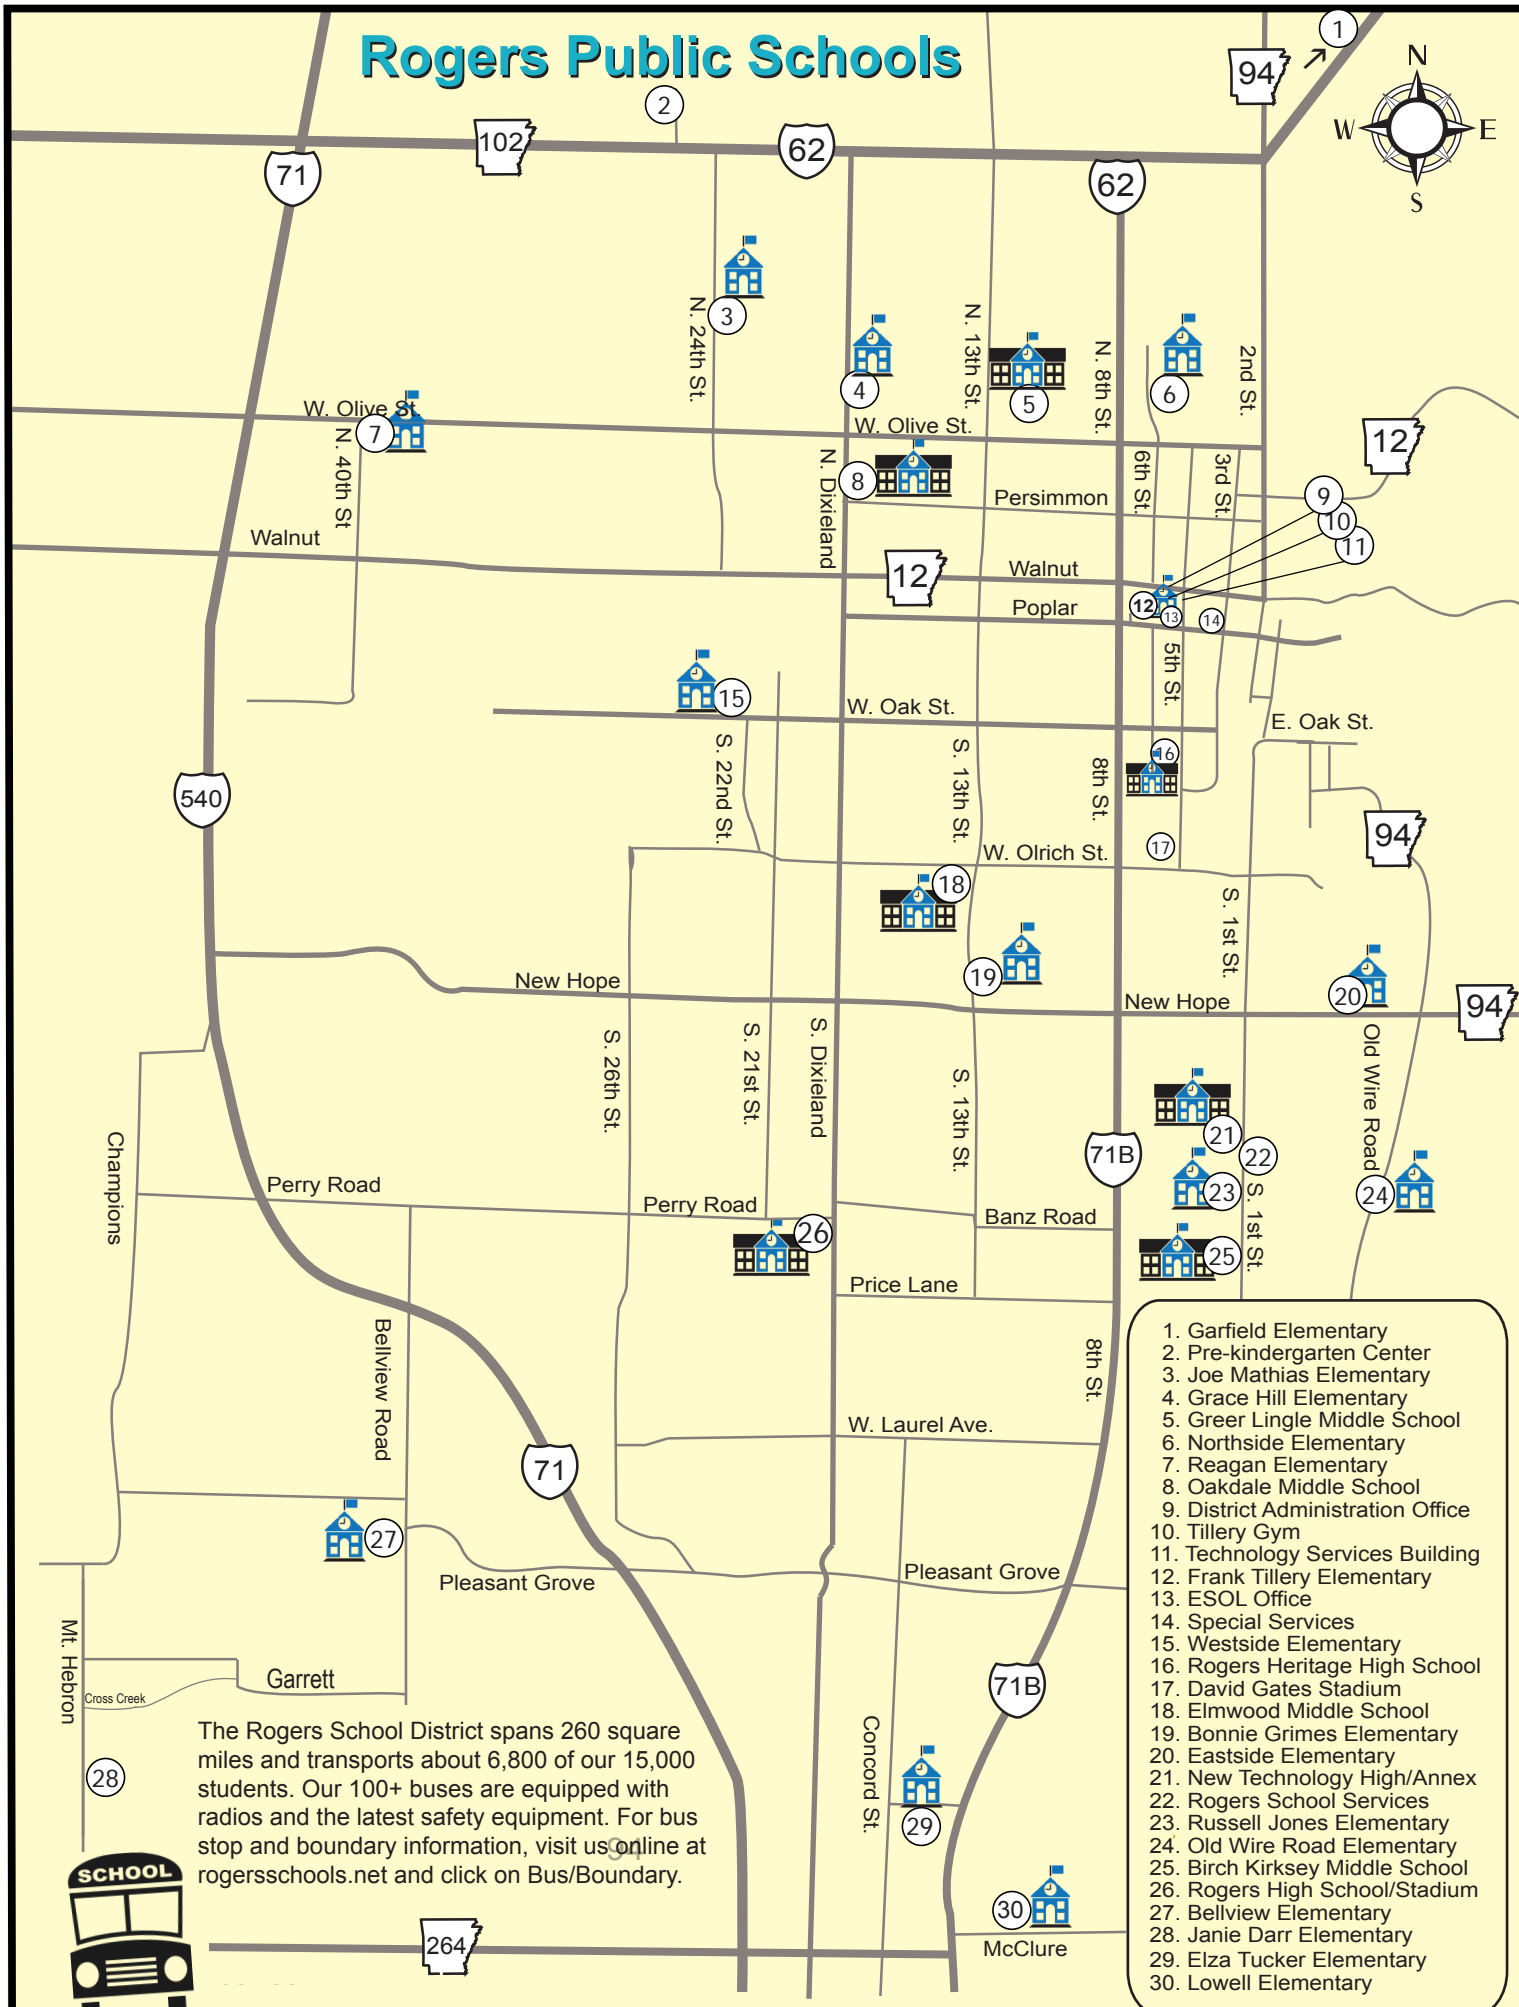

# Rogers Public Schools

1. Garfield Elementary
2. Pre-kindergarten Center
3. Joe Mathias Elementary
4. Grace Hill Elementary
5. Greer Lingle Middle School
6. Northside Elementary
7. Reagan Elementary
8. Oakdale Middle School
9. District Administration Office
10. Tillery Gym
11. Technology Services Building
12. Frank Tillery Elementary
13. ESOL Office
14. Special Services
15. Westside Elementary
16. Rogers Heritage High School
17. David Gates Stadium
18. Elmwood Middle School
19. Bonnie Grimes Elementary
20. Eastside Elementary
21. New Technology High/Annex
22. Rogers School Services
23. Russell Jones Elementary
24. Old Wire Road Elementary
25. Birch Kirksey Middle School
26. Rogers High School/Stadium
27. Bellview Elementary
28. Janie Darr Elementary
29. Elza Tucker Elementary
30. Lowell Elementary

The Rogers School District spans 260 square miles and transports about 6,800 of our 15,000 students. Our 100+ buses are equipped with radios and the latest safety equipment. For bus stop and boundary information, visit us online at [rogersschools.net](http://rogersschools.net) and click on Bus/Boundary.