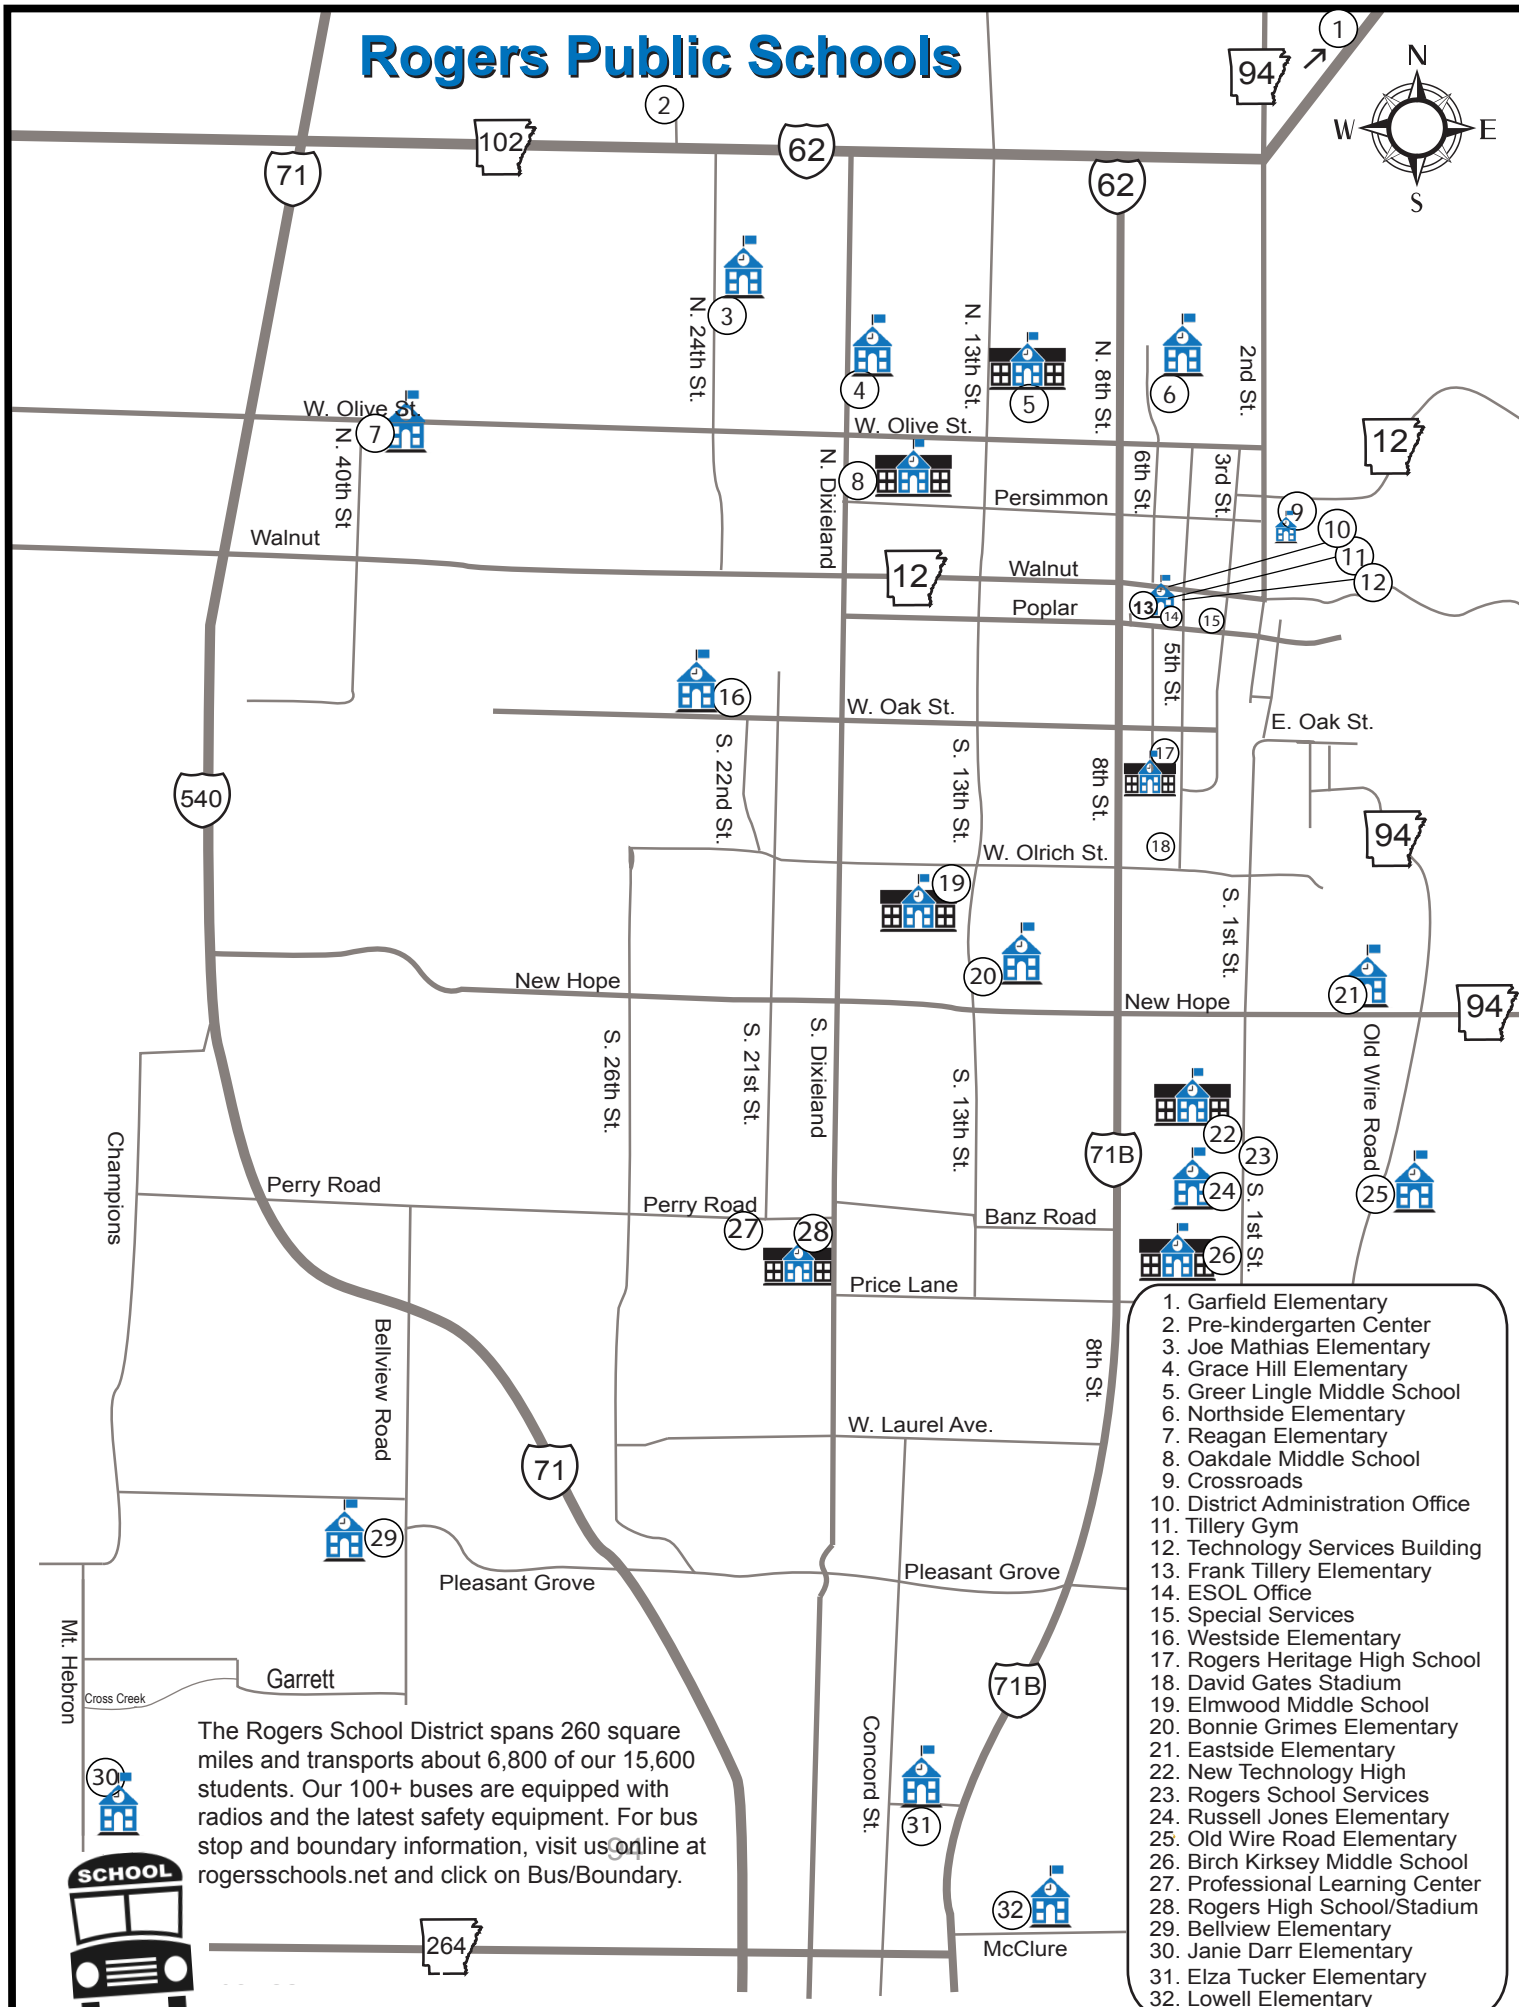

Rogers Public Schools

1. Garfield Elementary
2. Pre-kindergarten Center
3. Joe Mathias Elementary
4. Grace Hill Elementary
5. Greer Lingle Middle School
6. Northside Elementary
7. Reagan Elementary
8. Oakdale Middle School
9. Crossroads
10. District Administration Office
11. Tillery Gym
12. Technology Services Building
13. Frank Tillery Elementary
14. ESOL Office
15. Special Services
16. Westside Elementary
17. Rogers Heritage High School
18. David Gates Stadium
19. Elmwood Middle School
20. Bonnie Grimes Elementary
21. Eastside Elementary
22. New Technology High
23. Rogers School Services
24. Russell Jones Elementary
25. Old Wire Road Elementary
26. Birch Kirksey Middle School
27. Professional Learning Center
28. Rogers High School/Stadium
29. Bellview Elementary
30. Janie Darr Elementary
31. Elza Tucker Elementary
32. Lowell Elementary

The Rogers School District spans 260 square miles and transports about 6,800 of our 15,600 students. Our 100+ buses are equipped with radios and the latest safety equipment. For bus stop and boundary information, visit us online at rogersschools.net and click on Bus/Boundary.